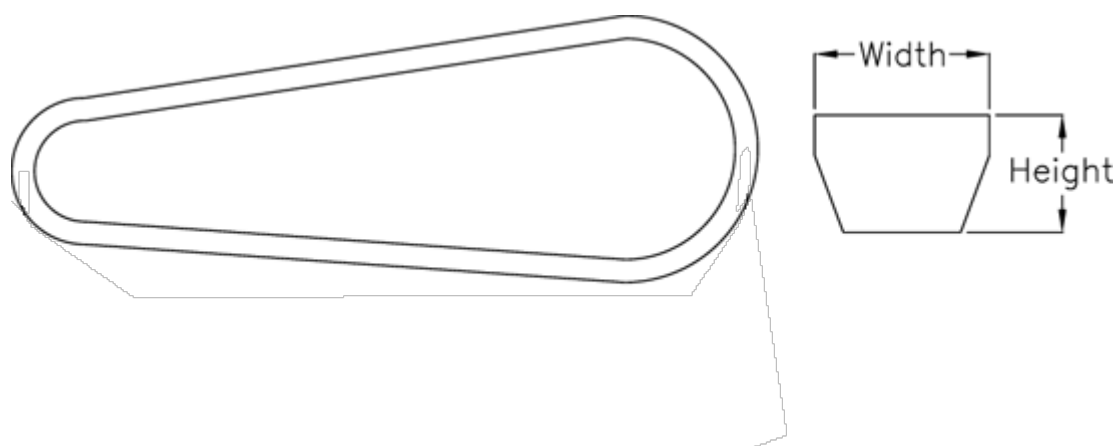

Data Sheet

Article number: 601962562720

Description: Gates V-belt SPA 2720 Ld 2720
DELTA NARROW

Measures

Datum length =	2720
Height =	10
Width =	13